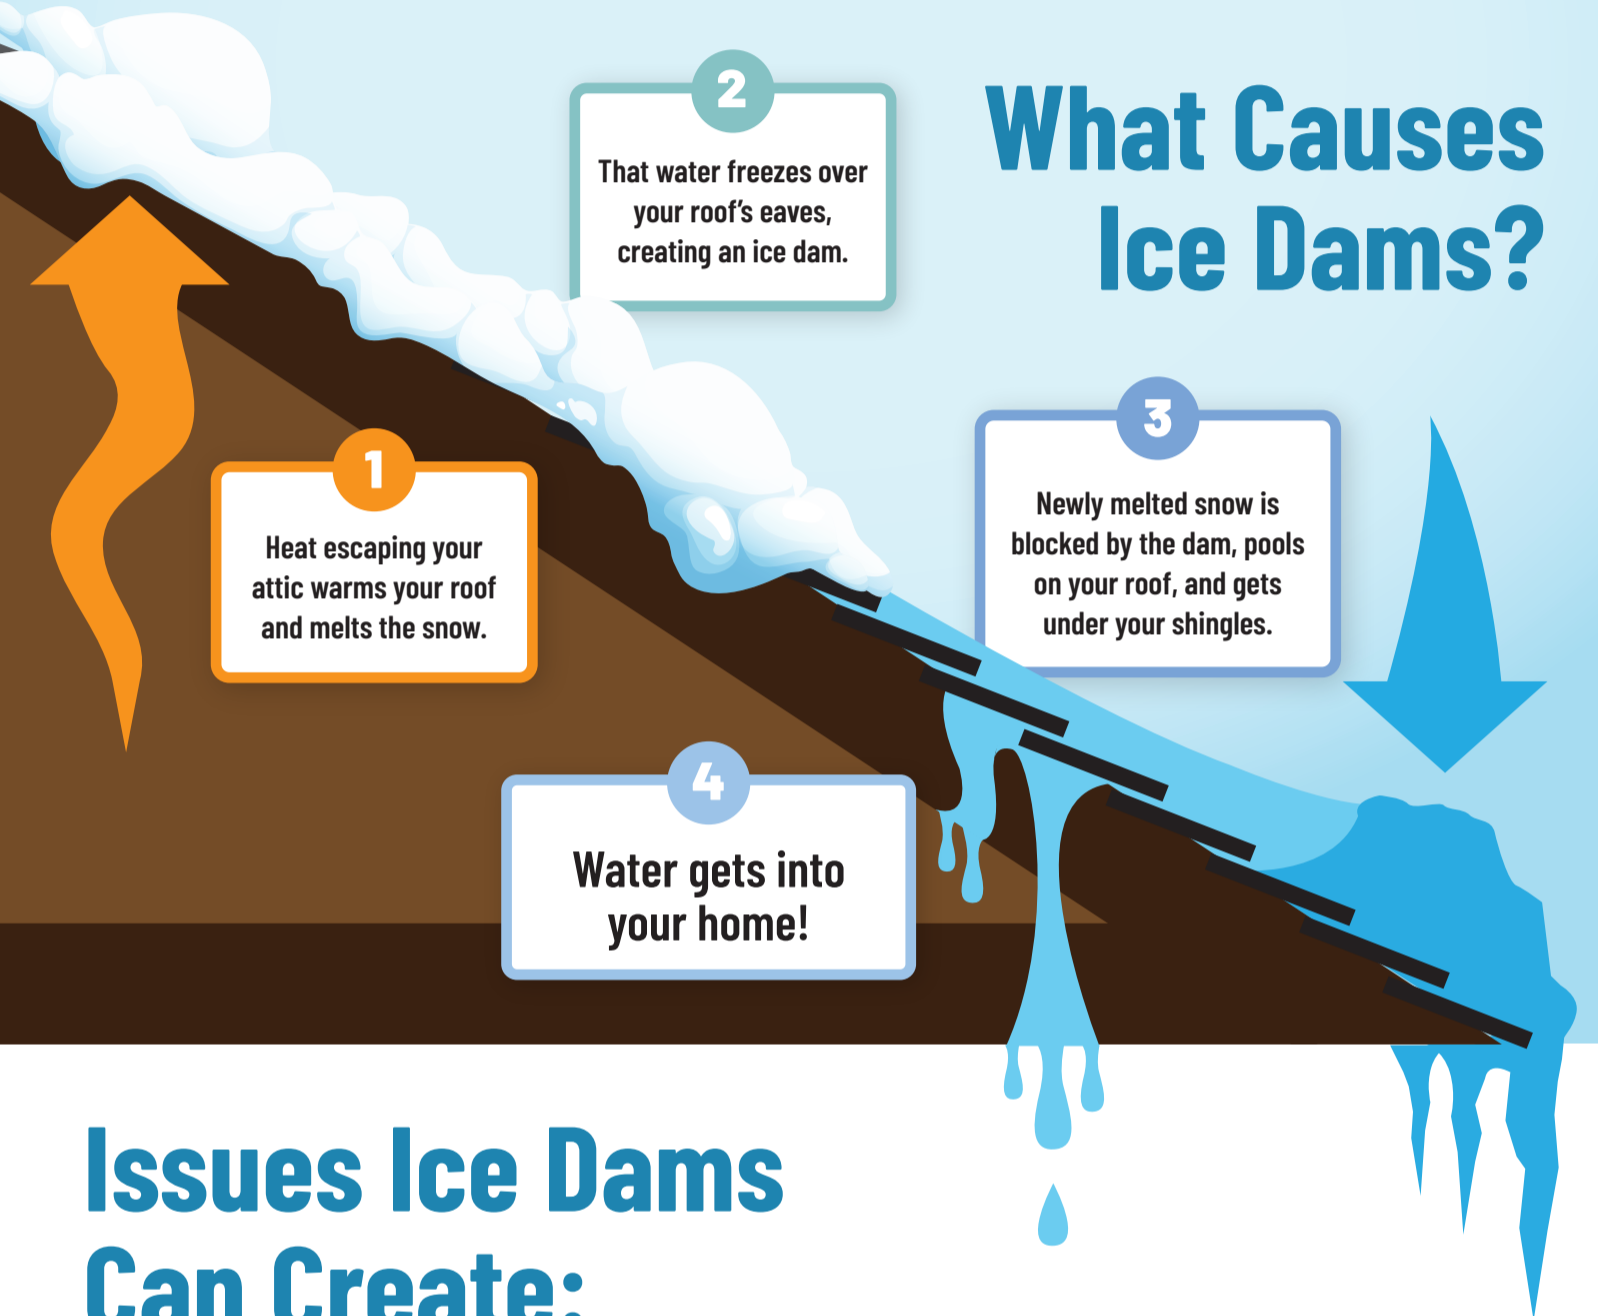

# ICE DAMS CAUSE DAMAGE TO YOUR HOME

If you have large icicles hanging off your roof, you're at risk for ice dams! Ice dams can cause lots of problems for homeowners—here's how.

## Issues Ice Dams Can Create:

Water leaks

Mold & moisture growth

Indoor air quality issues

Structural damage

Wet and less-effective insulation

Water entering your home is messy and the problems it creates can be expensive to address, especially because damage often occurs behind walls and in hard to reach areas of your house.

## Attic Insulation: The Solution for Ice Dam Prevention

Proper attic insulation and air sealing solves ice dams for good, keeping heat from escaping your home in the winter. Even better, insulation and air sealing lower energy bills and make your whole home more comfortable.